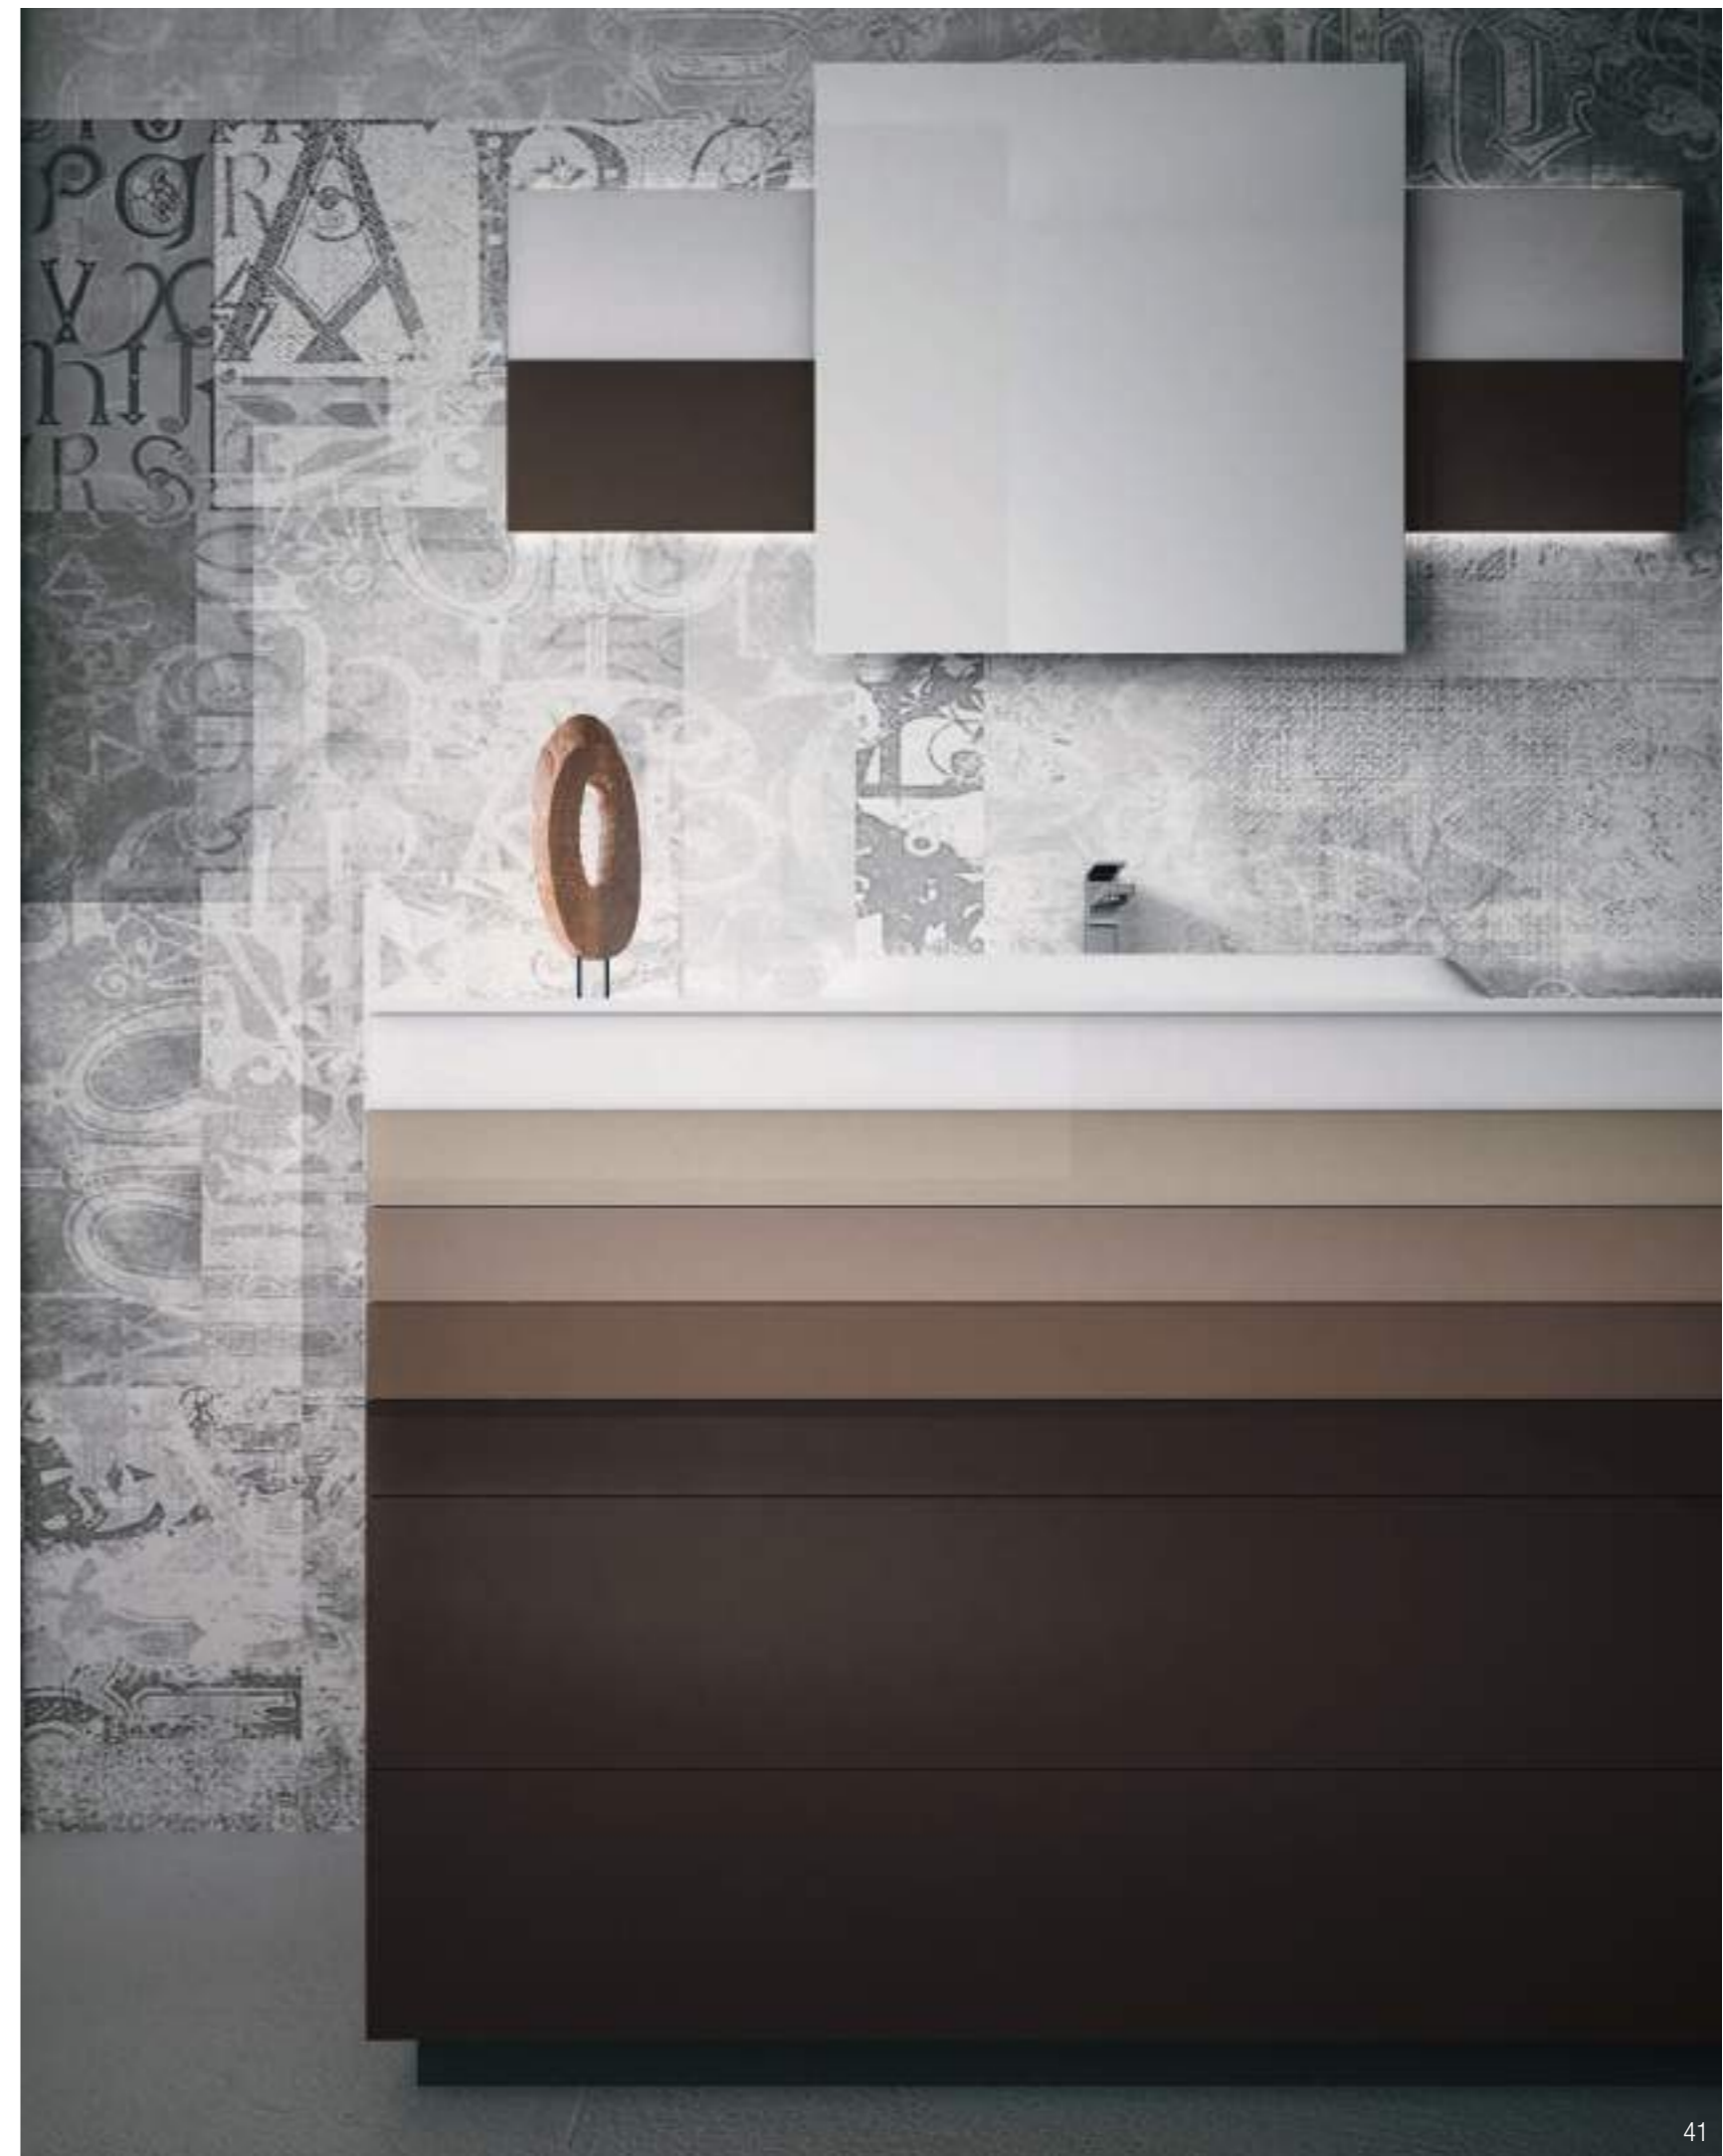

K08

L. 130 H. 190 P. 55
L. 30 + 30 H. 30 P. 17

mobile lavabo da terra nella gradazione moka lucido
lavabo "vesuvio" e rubinetto serie "profili"
specchiera "quadro" con fasce lucide in tinta con il mobile e luce led
colonna doccia termostatica "rain"
vetro temperato 8 mm e piatto doccia "thin"

Floor standing washbasin cabinet in glossy moka gradation.

"Vesuvio" washbasin and "profili" tab.

"Square" mirror with glossy bands matching the cabinet and LED light.

"Rain" thermostatic shower panel, 8 mm tempered glass and "thin" shower tray

Stehender Waschtischunterschrank in moka glänzend.

Waschbecken „ Vesuvio“ und Armatur Modell „ Profili“.

Spiegel „ Quadro“ mit glänzenden Streifen selbe Farbe wie Unterschrank und LED Beleuchtung.

„Rain“ Thermostat-Duschelement, 8 mm Sicherheitsglas Trennwand und Dusch Platte „ Thin“.